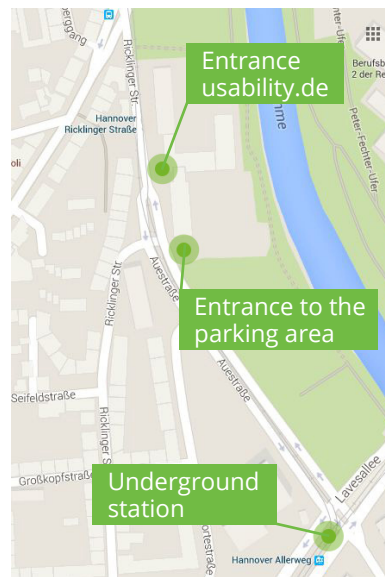

## Journey by Car

### Parking

You can use the parking area on the backside of our office building (marked with usability.de-signs). Take the lift to our office on the 2<sup>nd</sup> floor.

## Journey From Central Station / City Center

### By Public Transport

- Starting at central station Hannover take line **N°3** or **N°7** on the underground to *Wettbergen*.
- Get off at stop *Allerweg* and turn against the direction of travel. Cross the street to the left hand side.
- Follow *Austraße* which will lead to *Ricklinger Straße*.
- You will find the entrance to our company on the right hand side.
- Take the lift to our office on the 2<sup>nd</sup> floor.